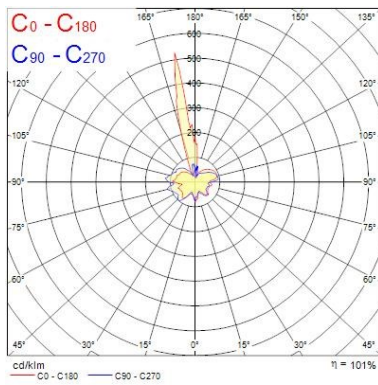

SylCone Retro

SYLCONE PENDANT BLACK RETRO GA200

0043314

DUN14 (outer)	15410288433148
Units per outer package	2
Packaging outer length (cm)	44.3
Packaging outer width (cm)	26.3
Packaging outer height (cm)	27.5

PHOTOMETRY